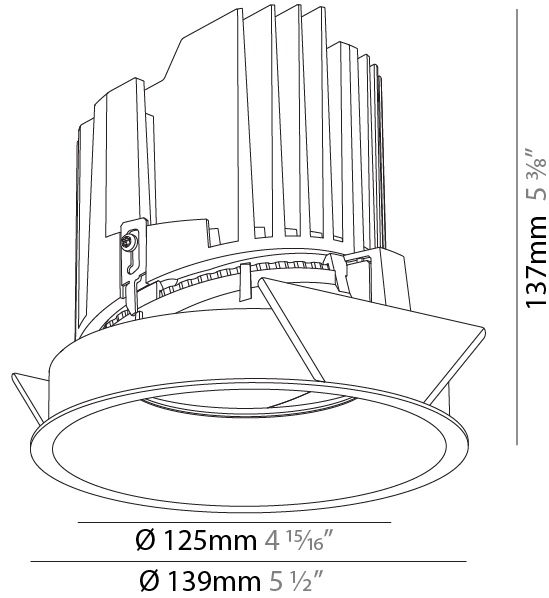

PHYSICAL

Shape: Round
Diameter (mm): 139
Diameter (in): 5 1/2
Height (mm): 137
Height (in): 5 3/8
Ceiling Thickness (mm): 10 / 12.5 / 15
Ceiling Thickness (in): 3/8 or 1/2 or 9/16
Min. Recessing Depth (mm): 150
Min. Recessing Depth (in): 5 7/8
Light Distribution: Adjustable / Downlight
Weight (kg): 0.856
Weight (lbs): 1.89
Fixture Finish: SSR / BKV / CWI / CRY / HAB / UFT / ITA / RUA / FTG / MYG / LOD / PUS / FRO / FUP / KIA / POP / BLS / SPG / MEY / GOH / GUM / CHC / COM / ABZ / JAG / OBR / MOS / ROR
Fixture Material: Aluminum Die Cast
Cut-out Measurements: 130mm / 5 1/8"

ELECTRICAL

Lamp Type: LED (Zhaga Standard)
Input Wattage (W): 28.6
Total Output Wattage (W): 26
Dimming: Tri-Mode (Non-Dimming and Phase Dimming (120Vac only) and 0-10V Dimming)
Driver Included: No
Driver Location: Recessed Housing
Driver Type: Constant Current - Universal
Driver Class: Class 2
Housing: See components
Input Voltage (V): 120 - 277
Constant Current (MA): 700

LED

Number of LEDs: 1
Color Temperature (°K): 2700 / 3000 / 3500 / 4000
Max. Delivered Lumen (lm): 1890 / 1930 / 2028 / 2070
Nominal Lumen (lm): 3210 / 3290 / 3459 / 3530
CRI: >90 CRI
Efficiency (%): 0.631
Lamp Life (hrs): 50000

OPTICAL

Reflector: 20 / 25 / 40
Adjustability: Rotational 355°; Tilt 10°

RATINGS AND CERTIFICATIONS

Certified By: Certified for North American Standards
IP rating: IP54